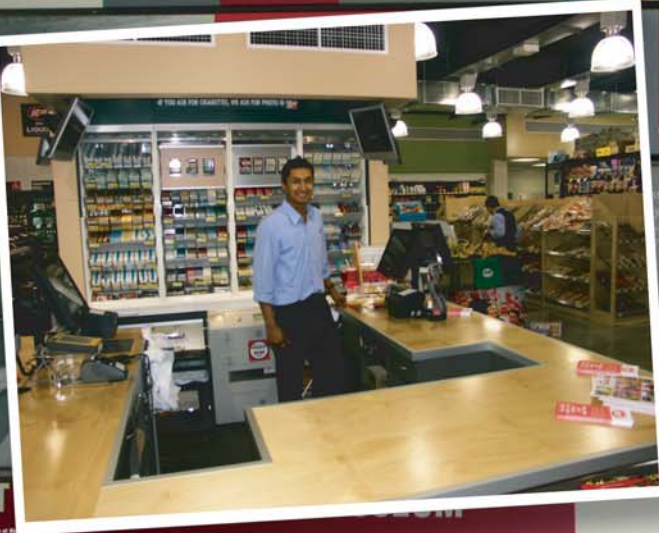

The Best that's Brewed

"A busy hive, with the dull roar of production and achievement always booming from morning until night."

# A CENTRE OF POTENT WORK VICTORIA BREWERY

THE HEAR  
I have ever  
you meet the  
at the top of  
"best"

without passing through  
the Yeast Chiller."